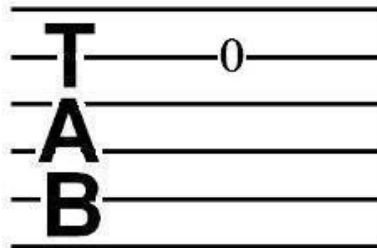

How To Read Tab

TAB lines show the 6 strings of the Guitar

“0” at the top means play the **smallest** string

“0” on the second line means play the 2nd smallest see through string

“0” on the third line means play the 3rd smallest see through string

“0” on the bottom line means play the **biggest** string

This means play the biggest then smallest one after the other

The TAB NUMBER shows where to press with your left hand

The "3" means press in the 3rd gap up on that string

We can make melodies with one note after another...

Smallest String:

Three Blind Mice

Third Smallest String:

Hap - py Birth - day

We can play **CHORDS**, strumming down on more than one string with the right hand: