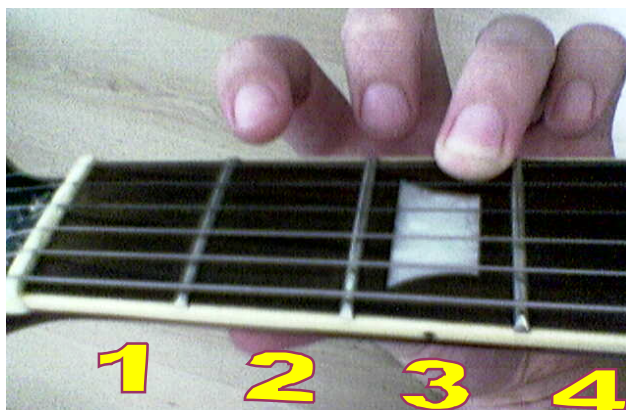

How To Read Tab

TAB lines show the 6 strings of the Guitar

“0” at the top means play the **smallest** string

“0” on the second line means play the 2nd smallest see through string

“0” on the third line means play the 3rd smallest see through string

“0” on the bottom line means play the **biggest** string

This means play the biggest then smallest one after the other

The TAB NUMBER shows where to press with your left hand

The "3" means press in the 3rd gap up on that string

We can make melodies with one note after another...

Smallest String:

Three Blind Mice

Third Smallest String:

Hap - py Birth - day

We can play **CHORDS**, strumming down on more than one string with the right hand: