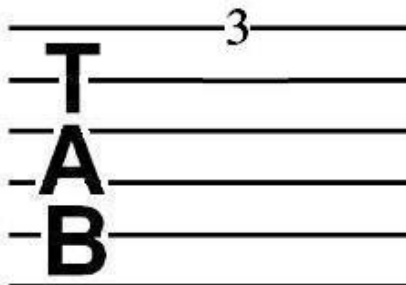

How To Read Tab

TAB lines show the 6 strings of the Guitar

“0” at the top means play the **smallest** string

“0” on the second line means play the 2nd smallest see through string

“0” on the third line means play the 3rd smallest see through string

“0” on the bottom line means play the **biggest** string

This means play the biggest then smallest one after the other

The TAB NUMBER shows where to press with your left hand

The "3" means press in the 3rd gap up on that string

We can make melodies with one note after another...

Smallest String:

Three Blind Mice

Third Smallest String:

Hap - py Birth - day

We can play **CHORDS**, strumming down on more than one string with the right hand: